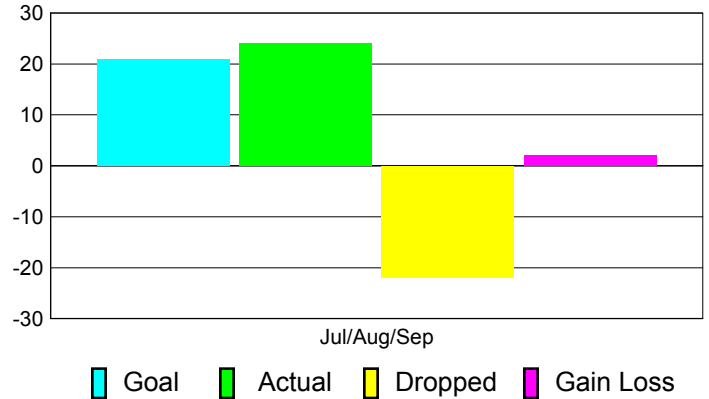

Membership Results 2012-2013

Goal, New, Dropped, Gain/Loss

Comparison of Membership Gain/Loss

Current Year Compared to the Previous Year